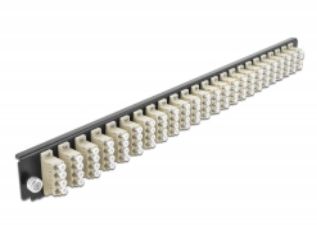

Delock 19" Splice Box Front Panel 24 port LC Quad beige

Description

This front panel by Delock can be mounted in a 19" splice box by Delock.

Item no. 43371

EAN: 4043619433711

Country of origin: China

Package: White Box

Technical details

- Connectors:
 - 24 x LC Quad female >
 - 24 x LC Quad female
- Colour: beige
- For 96 OM2 Multi-mode fibers
- Zirconia ceramic ferrule with protection cap
- For mounting in 19" splice box, 1U
- Housing colour: black
- Dimensions (LxWxH): ca. 482.6 x 44.0 x 44.0 mm

System requirements

- Delock 19" Fiber Optic Splice Box 43350

Package content

- 19" splice box front panel

Images

General

Mounting type:	19 in
----------------	-------

Physical characteristics

Housing colour:	black
Depth:	44 mm
Width:	482.6 mm
Height:	44 mm