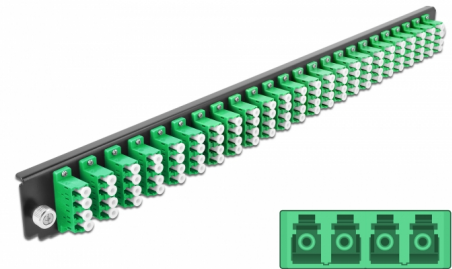

Delock 19" Splice Box Front Panel 24 port LC Quad green

Description

This front panel by Delock can be mounted in a 19" splice box by Delock.

Item no. 43370

EAN: 4043619433704

Country of origin: China

Package: White Box

Technical details

- Connectors:
 - 24 x LC Quad female >
 - 24 x LC Quad female
- Colour: green
- For 96 OS2 Single-mode fibers
- Zirconia ceramic ferrule with protection cap
- For mounting in 19" splice box, 1U
- Housing colour: black
- Dimensions (LxWxH): ca. 482.6 x 44.0 x 44.0 mm

System requirements

- Delock 19" Fiber Optic Splice Box 43350

Package content

- 19" splice box front panel

Images

General

| | |
|----------------|-------|
| Mounting type: | 19 in |
|----------------|-------|

Physical characteristics

| | |
|-----------------|----------|
| Housing colour: | black |
| Depth: | 44 mm |
| Width: | 482.6 mm |
| Height: | 44 mm |