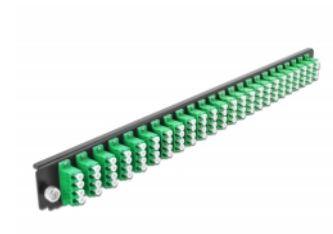

Delock 19" Splice Box Front Panel 24 port LC Quad green

Description

This front panel by Delock can be mounted in a 19" splice box by Delock.

Item no. 43370

EAN: 4043619433704

Country of origin: China

Package: White Box

Technical details

- Connectors:
 - 24 x LC Quad female >
 - 24 x LC Quad female
- Colour: green
- For 96 OS2 Single-mode fibers
- Zirconia ceramic ferrule with protection cap
- For mounting in 19" splice box, 1U
- Housing colour: black
- Dimensions (LxWxH): ca. 482.6 x 44.0 x 44.0 mm

System requirements

- Delock 19" Fiber Optic Splice Box 43350

Package content

- 19" splice box front panel

Images

General

| | |
|----------------|-------|
| Mounting type: | 19 in |
|----------------|-------|

Physical characteristics

| | |
|-----------------|----------|
| Housing colour: | black |
| Depth: | 44 mm |
| Width: | 482.6 mm |
| Height: | 44 mm |