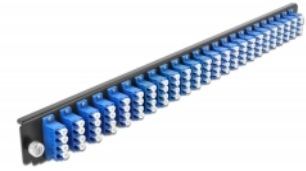

Delock 19" Splice Box Front Panel 24 port LC Quad blue

Description

This front panel by Delock can be mounted in a 19" splice box by Delock.

Item no. 43369

EAN: 4043619433698

Country of origin: China

Package: White Box

Technical details

- Connectors:
 - 24 x LC Quad female >
 - 24 x LC Quad female
- Colour: blue
- For 96 OS2 Single-mode fibers
- Zirconia ceramic ferrule with protection cap
- For mounting in 19" splice box, 1U
- Housing colour: black
- Dimensions (LxWxH): ca. 482.6 x 44.0 x 44.0 mm

System requirements

- Delock 19" Fiber Optic Splice Box 43350

Package content

- 19" splice box front panel

Images

General

Mounting type:	19 in
----------------	-------

Physical characteristics

Housing colour:	black
Depth:	44 mm
Width:	482.6 mm
Height:	44 mm