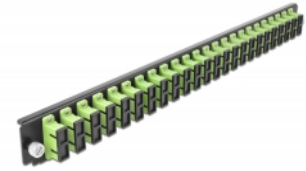

Delock 19" Splice Box Front Panel 24 port SC Duplex limegreen

Description

This front panel by Delock can be mounted in a 19" splice box by Delock.

Item no. 43368

EAN: 4043619433681

Country of origin: China

Package: White Box

Technical details

- Connectors:
24 x SC Duplex female >
24 x SC Duplex female
- Colour: limegreen
- For 48 OM5 Multi-mode fibers
- Zirconia ceramic ferrule with protection cap
- For mounting in 19" splice box, 1U
- Housing colour: black
- Dimensions (LxWxH): ca. 482.6 x 44.0 x 44.0 mm

System requirements

- Delock 19" Fiber Optic Splice Box 43348

Package content

- 19" splice box front panel

Images

General

Mounting type:	19 in
----------------	-------

Physical characteristics