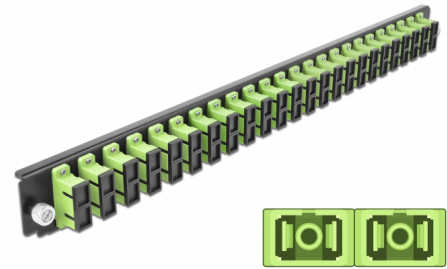

Delock 19" Splice Box Front Panel 24 port SC Duplex limegreen

Description

This front panel by Delock can be mounted in a 19" splice box by Delock.

Item no. 43368

EAN: 4043619433681

Country of origin: China

Package: White Box

Technical details

- Connectors:
24 x SC Duplex female >
24 x SC Duplex female
- Colour: limegreen
- For 48 OM5 Multi-mode fibers
- Zirconia ceramic ferrule with protection cap
- For mounting in 19" splice box, 1U
- Housing colour: black
- Dimensions (LxWxH): ca. 482.6 x 44.0 x 44.0 mm

System requirements

- Delock 19" Fiber Optic Splice Box 43348

Package content

- 19" splice box front panel

Images

General

Mounting type:	19 in
----------------	-------

Physical characteristics

Housing colour:	black
Depth:	44 mm
Width:	482.6 mm
Height:	44 mm