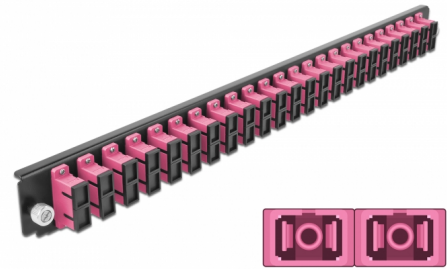

# Delock 19" Splice Box Front Panel 24 port SC Duplex violet

## Description

This front panel by Delock can be mounted in a 19" splice box by Delock.

**Item no. 43367**

EAN: 4043619433674

Country of origin: China

Package: White Box

## Technical details

- Connectors:
  - 24 x SC Duplex female >
  - 24 x SC Duplex female
- Colour: violet
- For 48 OM4 Multi-mode fibers
- Zirconia ceramic ferrule with protection cap
- For mounting in 19" splice box, 1U
- Housing colour: black
- Dimensions (LxWxH): ca. 482.6 x 44.0 x 44.0 mm

## Package content

- 19" splice box front panel

---