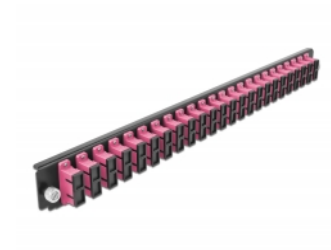

- 19" splice box front panel

Images