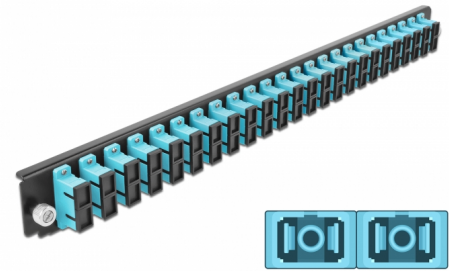

Delock 19" Splice Box Front Panel 24 port SC Duplex aqua

Description

This front panel by Delock can be mounted in a 19" splice box by Delock.

Item no. 43366

EAN: 4043619433667

Country of origin: China

Package: White Box

Technical details

- Connectors:
24 x SC Duplex female >
24 x SC Duplex female
- Colour: aqua
- For 48 OM3 Multi-mode fibers
- Zirconia ceramic ferrule with protection cap
- For mounting in 19" splice box, 1U
- Housing colour: black
- Dimensions (LxWxH): ca. 482.6 x 44.0 x 44.0 mm

System requirements

- Delock 19" Fiber Optic Splice Box 43348

Package content

- 19" splice box front panel

Images

General

Mounting type:	19 in
----------------	-------

Physical characteristics

Housing colour:	black
Depth:	44 mm
Width:	482.6 mm
Height:	44 mm