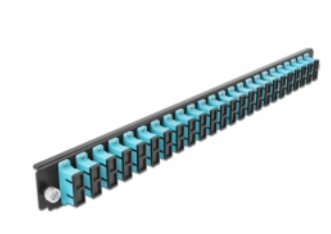

Delock 19" Splice Box Front Panel 24 port SC Duplex aqua

Description

This front panel by Delock can be mounted in a 19" splice box by Delock.

Item no. 43366

EAN: 4043619433667

Country of origin: China

Package: White Box

Technical details

- Connectors:
24 x SC Duplex female >
24 x SC Duplex female
- Colour: aqua
- For 48 OM3 Multi-mode fibers
- Zirconia ceramic ferrule with protection cap
- For mounting in 19" splice box, 1U
- Housing colour: black
- Dimensions (LxWxH): ca. 482.6 x 44.0 x 44.0 mm

System requirements

- Delock 19" Fiber Optic Splice Box 43348

Package content

- 19" splice box front panel

Images

General

Mounting type:	19 in
----------------	-------

Physical characteristics

Housing colour:	black
Depth:	44 mm
Width:	482.6 mm
Height:	44 mm