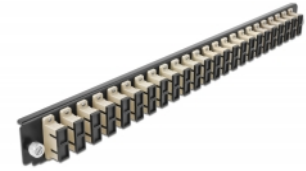

Delock 19" Splice Box Front Panel 24 port SC Duplex beige

Description

This front panel by Delock can be mounted in a 19" splice box by Delock.

Item no. 43365

EAN: 4043619433650

Country of origin: China

Package: White Box

Technical details

- Connectors:
24 x SC Duplex female >
24 x SC Duplex female
- Colour: beige
- For 48 OM2 Multi-mode fibers
- Zirconia ceramic ferrule with protection cap
- For mounting in 19" splice box, 1U
- Housing colour: black
- Dimensions (LxWxH): ca. 482.6 x 44.0 x 44.0 mm

System requirements

- Delock 19" Fiber Optic Splice Box 43348

Package content

- 19" splice box front panel

Images

General

Mounting type:	19 in
----------------	-------

Physical characteristics

Housing colour:	black
Depth:	44 mm
Width:	482.6 mm
Height:	44 mm