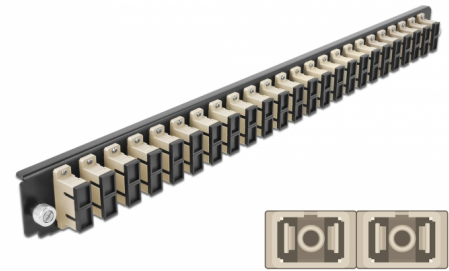

Delock 19" Splice Box Front Panel 24 port SC Duplex beige

Description

This front panel by Delock can be mounted in a 19" splice box by Delock.

Item no. 43365

EAN: 4043619433650

Country of origin: China

Package: White Box

Technical details

- Connectors:
24 x SC Duplex female >
24 x SC Duplex female
- Colour: beige
- For 48 OM2 Multi-mode fibers
- Zirconia ceramic ferrule with protection cap
- For mounting in 19" splice box, 1U
- Housing colour: black
- Dimensions (LxWxH): ca. 482.6 x 44.0 x 44.0 mm

System requirements

- Delock 19" Fiber Optic Splice Box 43348

Package content

- 19" splice box front panel

Images

General

Mounting type:	19 in
----------------	-------

Physical characteristics

Housing colour:	black
Depth:	44 mm
Width:	482.6 mm
Height:	44 mm