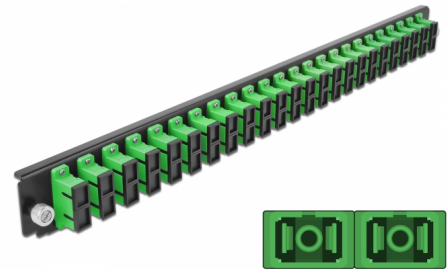

Delock 19" Splice Box Front Panel 24 port SC Duplex green

Description

This front panel by Delock can be mounted in a 19" splice box by Delock.

Item no. 43364

EAN: 4043619433643

Country of origin: China

Package: White Box

Technical details

- Connectors:
24 x SC Duplex female >
24 x SC Duplex female
- Colour: green
- For 48 OS2 Single-mode fibers
- Zirconia ceramic ferrule with protection cap
- For mounting in 19" splice box, 1U
- Housing colour: black
- Dimensions (LxWxH): ca. 482.6 x 44.0 x 44.0 mm

System requirements

- Delock 19" Fiber Optic Splice Box 43348

Package content

- 19" splice box front panel

Images

General

Mounting type:	19 in
----------------	-------

Physical characteristics

Housing colour:	black
Depth:	44 mm
Width:	482.6 mm
Height:	44 mm