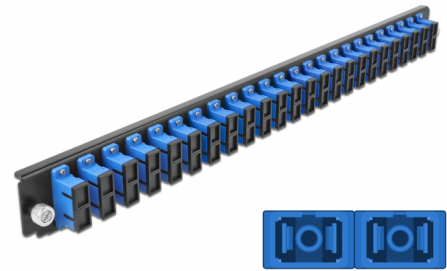

# Delock 19" Splice Box Front Panel 24 port SC Duplex blue

## Description

This front panel by Delock can be mounted in a 19" splice box by Delock.

**Item no. 43363**

EAN: 4043619433636

Country of origin: China

Package: White Box

## Technical details

- Connectors:  
24 x SC Duplex female >  
24 x SC Duplex female
- Colour: blue
- For 48 OS2 Single-mode fibers
- Zirconia ceramic ferrule with protection cap
- For mounting in 19" splice box, 1U
- Housing colour: black
- Dimensions (LxWxH): ca. 482.6 x 44.0 x 44.0 mm

## Package content

- 19" splice box front panel

---