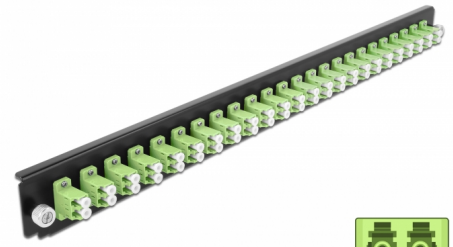

# Delock 19" Splice Box Front Panel 24 port LC Duplex limegreen

## Description

This front panel by Delock can be mounted in a 19" splice box by Delock.

**Item no. 43362**

EAN: 4043619433629

Country of origin: China

Package: White Box

## Technical details

- Connectors:
  - 24 x LC Duplex female >
  - 24 x LC Duplex female
- Colour: limegreen
- For 48 OM5 Multi-mode fibers
- Zirconia ceramic ferrule with protection cap
- For mounting in 19" splice box, 1U
- Housing colour: black
- Dimensions (LxWxH): ca. 482.6 x 44.0 x 44.0 mm

## Package content

- 19" splice box front panel

---