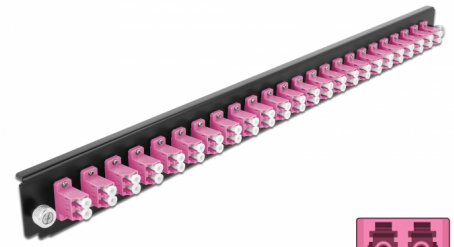

Delock 19" Splice Box Front Panel 24 port LC Duplex violet

Description

This front panel by Delock can be mounted in a 19" splice box by Delock.

Item no. 43361

EAN: 4043619433612

Country of origin: China

Package: Box

Technical details

- Connectors:
 - 24 x LC Duplex female >
 - 24 x LC Duplex female
- Colour: violet
- For 48 OM4 Multi-mode fibers
- Zirconia ceramic ferrule with protection cap
- For mounting in 19" splice box, 1U
- Housing colour: black
- Dimensions (LxWxH): ca. 482.6 x 44.0 x 44.0 mm

System requirements

- Delock 19" Fiber Optic Splice Box 43348

Package content

- 19" splice box front panel

Images

General

Mounting type:	19 in
----------------	-------

Physical characteristics

Housing colour:	black
Depth:	44 mm
Width:	482.6 mm
Height:	44 mm