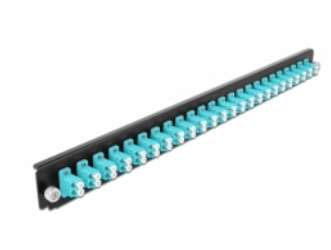

Delock 19" Splice Box Front Panel 24 port LC Duplex aqua

Description

This front panel by Delock can be mounted in a 19" splice box by Delock.

Item no. 43360

EAN: 4043619433605

Country of origin: China

Package: White Box

Technical details

- Connectors:
 - 24 x LC Duplex female >
 - 24 x LC Duplex female
- Colour: aqua
- For 48 OM3 Multi-mode fibers
- Zirconia ceramic ferrule with protection cap
- For mounting in 19" splice box, 1U
- Housing colour: black
- Dimensions (LxWxH): ca. 482.6 x 44.0 x 44.0 mm

System requirements

- Delock 19" Fiber Optic Splice Box 43348

Package content

- 19" splice box front panel

Images

General

Mounting type:	19 in
----------------	-------

Physical characteristics

Housing colour:	black
Depth:	44 mm
Width:	482.6 mm
Height:	44 mm