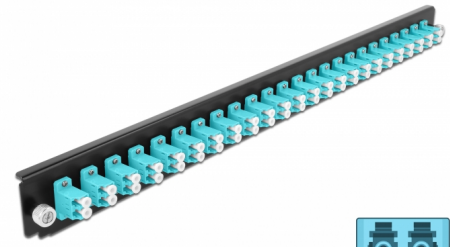

Delock 19" Splice Box Front Panel 24 port LC Duplex aqua

Description

This front panel by Delock can be mounted in a 19" splice box by Delock.

Item no. 43360

EAN: 4043619433605

Country of origin: China

Package: White Box

Technical details

- Connectors:
 - 24 x LC Duplex female >
 - 24 x LC Duplex female
- Colour: aqua
- For 48 OM3 Multi-mode fibers
- Zirconia ceramic ferrule with protection cap
- For mounting in 19" splice box, 1U
- Housing colour: black
- Dimensions (LxWxH): ca. 482.6 x 44.0 x 44.0 mm

System requirements

- Delock 19" Fiber Optic Splice Box 43348

Package content

- 19" splice box front panel

Images

General

Mounting type:	19 in
----------------	-------

Physical characteristics

Housing colour:	black
Depth:	44 mm
Width:	482.6 mm
Height:	44 mm