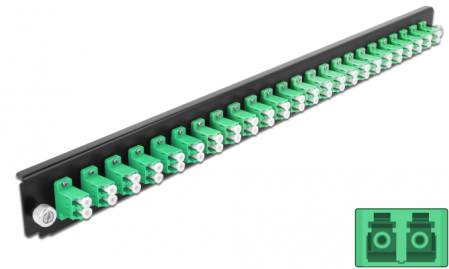

Delock 19" Splice Box Front Panel 24 port LC Duplex green

Description

This front panel by Delock can be mounted in a 19" splice box by Delock.

Item no. 43358

EAN: 4043619433582

Country of origin: China

Package: White Box

Technical details

- Connectors:
 - 24 x LC Duplex female >
 - 24 x LC Duplex female
- Colour: green
- For 48 OS2 Single-mode fibers
- Zirconia ceramic ferrule with protection cap
- For mounting in 19" splice box, 1U
- Housing colour: black
- Dimensions (LxWxH): ca. 482.6 x 44.0 x 44.0 mm

System requirements

- Delock 19" Fiber Optic Splice Box 43348

Package content

- 19" splice box front panel

Images

General

Mounting type:	19 in
----------------	-------

Physical characteristics

Housing colour:	black
Depth:	44 mm
Width:	482.6 mm
Height:	44 mm