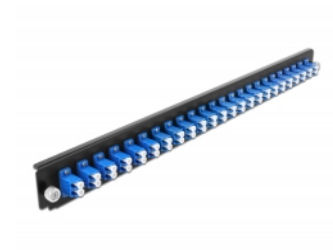

- 19" splice box front panel

Images