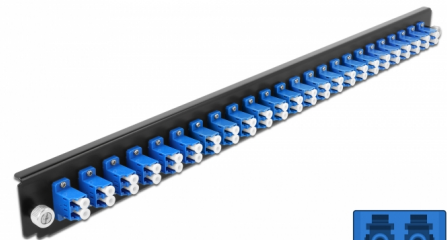

# Delock 19" Splice Box Front Panel 24 port LC Duplex blue

## Description

This front panel by Delock can be mounted in a 19" splice box by Delock.

**Item no. 43357**

EAN: 4043619433575

Country of origin: China

Package: White Box

## Technical details

- Connectors:
  - 24 x LC Duplex female >
  - 24 x LC Duplex female
- Colour: blue
- For 48 OS2 Single-mode fibers
- Zirconia ceramic ferrule with protection cap
- For mounting in 19" splice box, 1U
- Housing colour: black
- Dimensions (LxWxH): ca. 482.6 x 44.0 x 44.0 mm

## Package content

- 19" splice box front panel

---