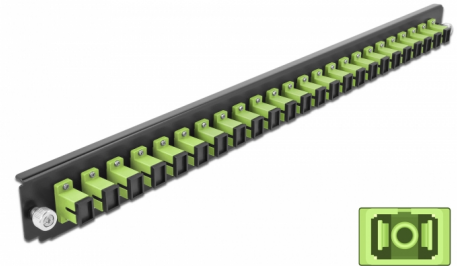

# Delock 19" Splice Box Front Panel 24 port SC Simplex limegreen

## Description

This front panel by Delock can be mounted in a 19" splice box by Delock.

**Item no. 43356**

EAN: 4043619433568

Country of origin: China

Package: White Box

## Technical details

- Connectors:  
24 x SC Simplex female >  
24 x SC Simplex female
- Colour: limegreen
- For 24 OM5 Multi-mode fibers
- Zirconia ceramic ferrule with protection cap
- For mounting in 19" splice box, 1U
- Housing colour: black
- Dimensions (LxWxH): ca. 482.6 x 44.0 x 44.0 mm

## Package content

- 19" splice box front panel

---