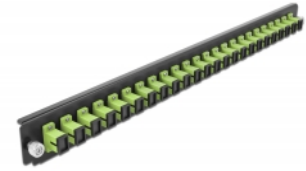

- 19" splice box front panel

Images