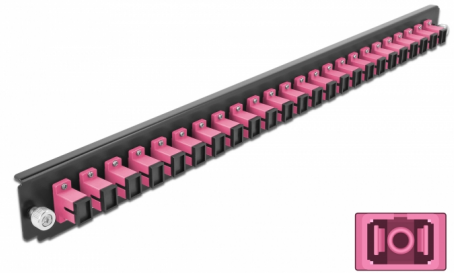

# Delock 19" Splice Box Front Panel 24 port SC Simplex violet

## Description

This front panel by Delock can be mounted in a 19" splice box by Delock.

**Item no. 43355**

EAN: 4043619433551

Country of origin: China

Package: White Box

## Technical details

- Connectors:  
24 x SC Simplex female >  
24 x SC Simplex female
- Colour: violet
- For 24 OM4 Multi-mode fibers
- Zirconia ceramic ferrule with protection cap
- For mounting in 19" splice box, 1U
- Housing colour: black
- Dimensions (LxWxH): ca. 482.6 x 44.0 x 44.0 mm

## Package content

- 19" splice box front panel

---