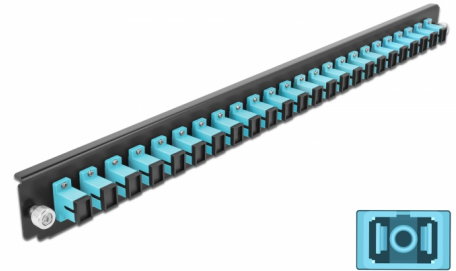

Delock 19" Splice Box Front Panel 24 port SC Simplex aqua

Description

This front panel by Delock can be mounted in a 19" splice box by Delock.

Item no. 43354

EAN: 4043619433544

Country of origin: China

Package: White Box

Technical details

- Connectors:
24 x SC Simplex female >
24 x SC Simplex female
- Colour: aqua
- For 24 OM3 Multi-mode fibers
- Zirconia ceramic ferrule with protection cap
- For mounting in 19" splice box, 1U
- Housing colour: black
- Dimensions (LxWxH): ca. 482.6 x 44.0 x 44.0 mm

System requirements

- Delock 19" Fiber Optic Splice Box 43348

Package content

- 19" splice box front panel

Images

General

Mounting type:	19 in
----------------	-------

Physical characteristics

Housing colour:	black
Depth:	44 mm
Width:	482.6 mm
Height:	44 mm