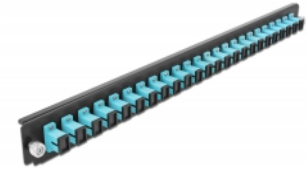

Delock 19" Splice Box Front Panel 24 port SC Simplex aqua

Description

This front panel by Delock can be mounted in a 19" splice box by Delock.

Item no. 43354

EAN: 4043619433544

Country of origin: China

Package: White Box

Technical details

- Connectors:
24 x SC Simplex female >
24 x SC Simplex female
- Colour: aqua
- For 24 OM3 Multi-mode fibers
- Zirconia ceramic ferrule with protection cap
- For mounting in 19" splice box, 1U
- Housing colour: black
- Dimensions (LxWxH): ca. 482.6 x 44.0 x 44.0 mm

System requirements

- Delock 19" Fiber Optic Splice Box 43348

Package content

- 19" splice box front panel

Images

General

Mounting type:	19 in
----------------	-------

Physical characteristics

Housing colour:	black
Depth:	44 mm
Width:	482.6 mm
Height:	44 mm