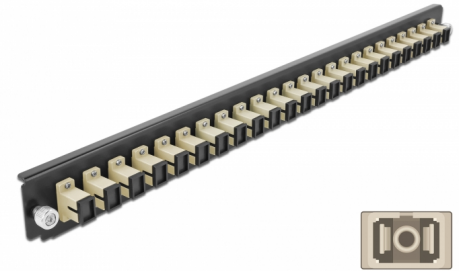

Delock 19" Splice Box Front Panel 24 port SC Simplex beige

Description

This front panel by Delock can be mounted in a 19" splice box by Delock.

Item no. 43353

EAN: 4043619433537

Country of origin: China

Package: White Box

Technical details

- Connectors:
 - 24 x SC Simplex female >
 - 24 x SC Simplex female
- Colour: beige
- For 24 OM2 Multi-mode fibers
- Zirconia ceramic ferrule with protection cap
- For mounting in 19" splice box, 1U
- Housing colour: black
- Dimensions (LxWxH): ca. 482.6 x 44.0 x 44.0 mm

System requirements

- Delock 19" Fiber Optic Splice Box 43348

Package content

- 19" splice box front panel

Images

General

Mounting type:	19 in
----------------	-------

Physical characteristics

Housing colour:	black
Depth:	44 mm
Width:	482.6 mm
Height:	44 mm