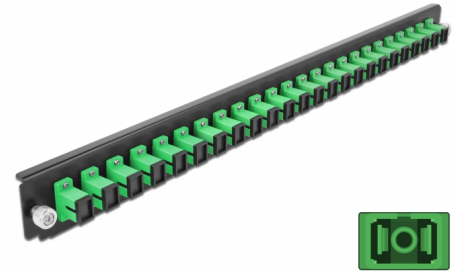

Delock 19" Splice Box Front Panel 24 port SC Simplex green

Description

This front panel by Delock can be mounted in a 19" splice box by Delock.

Item no. 43352

EAN: 4043619433520

Country of origin: China

Package: White Box

Technical details

- Connectors:
24 x SC Simplex female >
24 x SC Simplex female
- Colour: green
- For 24 OS2 Single-mode fibers
- Zirconia ceramic ferrule with protection cap
- For mounting in 19" splice box, 1U
- Housing colour: black
- Dimensions (LxWxH): ca. 482.6 x 44.0 x 44.0 mm

System requirements

- Delock 19" Fiber Optic Splice Box 43350

Package content

- 19" splice box front panel

Images

General

Mounting type:	19 in
----------------	-------

Physical characteristics

Housing colour:	black
Depth:	44 mm
Width:	482.6 mm
Height:	44 mm