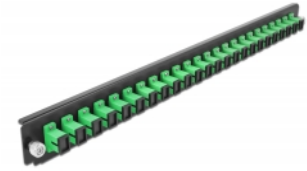

Delock 19" Splice Box Front Panel 24 port SC Simplex green

Description

This front panel by Delock can be mounted in a 19" splice box by Delock.

Item no. 43352

EAN: 4043619433520

Country of origin: China

Package: White Box

Technical details

- Connectors:
24 x SC Simplex female >
24 x SC Simplex female
- Colour: green
- For 24 OS2 Single-mode fibers
- Zirconia ceramic ferrule with protection cap
- For mounting in 19" splice box, 1U
- Housing colour: black
- Dimensions (LxWxH): ca. 482.6 x 44.0 x 44.0 mm

System requirements

- Delock 19" Fiber Optic Splice Box 43350

Package content

- 19" splice box front panel

Images

General

Mounting type:	19 in
----------------	-------

Physical characteristics

Housing colour:	black
Depth:	44 mm
Width:	482.6 mm
Height:	44 mm