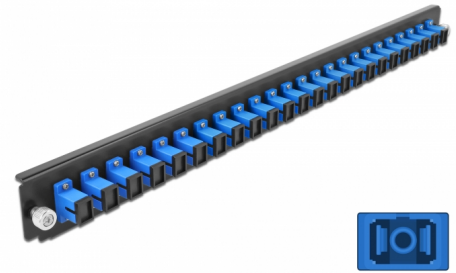

# Delock 19" Splice Box Front Panel 24 port SC Simplex blue

## Description

This front panel by Delock can be mounted in a 19" splice box by Delock.

**Item no. 43351**

EAN: 4043619433513

Country of origin: China

Package: White Box

## Technical details

- Connectors:
  - 24 x SC Simplex female >
  - 24 x SC Simplex female
- Colour: blue
- For 24 OS2 Single-mode fibers
- Zirconia ceramic ferrule with protection cap
- For mounting in 19" splice box, 1U
- Housing colour: black
- Dimensions (LxWxH): ca. 482.6 x 44.0 x 44.0 mm

## Package content

- 19" splice box front panel

---