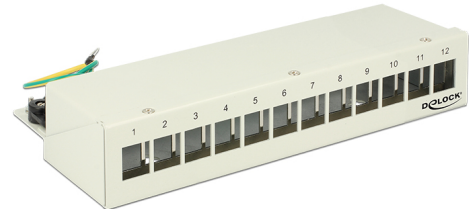

Delock Keystone Desktop Patch Panel 12 Port grey

Description

This patch panel by Delock can be used as a junction box on the wall or in enclosures. Additionally, clips for DIN rail mounting are included. With its standardized dimensions, it is suitable for easy snap-in mounting of twelve Keystone modules.

Note

Due to the narrow design only keystone modules up to max. 17.2 mm width can be used.

Item no. 43335

EAN: 4043619433353

Country of origin: China

Package: White Box

Technical details

- 12 Keystone ports 19.2 x 14.9 mm
- Cable routing 180°
- Shielded
- Metal housing
- Colour: light grey RAL 7035
- Dimensions (WxHxD): ca. 221 x 44.5 x 112.5 mm

Package content

- Keystone Patch Panel
- 2 DIN-rail clips
- 2 screws
- 12 cable ties

Images

General

Mounting type:	wall DIN rail
----------------	------------------

Physical characteristics

Housing colour:	light grey
Housing material:	metal
Depth:	112.5 mm
Width:	221 mm
Height:	44.5 mm