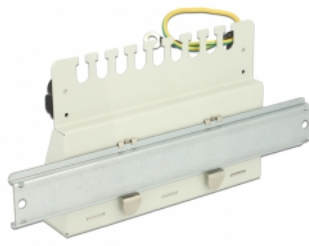

Delock Keystone Desktop Patch Panel 12 Port grey

Description

This patch panel by Delock can be used as a junction box on the wall or in enclosures. Additionally, clips for DIN rail mounting are included. With its standardized dimensions, it is suitable for easy snap-in mounting of twelve Keystone modules.

Note

Due to the narrow design only keystone modules up to max. 17.2 mm width can be used.

Item no. 43335

EAN: 4043619433353

Country of origin: China

Package: White Box

Technical details

- 12 Keystone ports 19.2 x 14.9 mm
- Cable routing 180°
- Shielded
- Metal housing
- Colour: light grey RAL 7035
- Dimensions (WxHxD): ca. 221 x 44.5 x 112.5 mm

Package content

- Keystone Patch Panel
- 2 DIN-rail clips
- 2 screws
- 12 cable ties

Images

General

Mounting type:	wall DIN rail
----------------	------------------

Physical characteristics

Housing colour:	light grey
Housing material:	metal
Depth:	112.5 mm
Width:	221 mm
Height:	44.5 mm