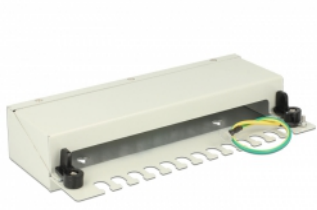

Delock Keystone Desktop Patch Panel 12 Port grey

Description

This patch panel by Delock can be used as a junction box on the wall or in enclosures. Additionally, clips for DIN rail mounting are included. With its standardized dimensions, it is suitable for easy snap-in mounting of twelve Keystone modules.

Note

Due to the narrow design only keystone modules up to max. 17.2 mm width can be used.

Item no. 43335

EAN: 4043619433353

Country of origin: China

Package: White Box

Technical details

- 12 Keystone ports 19.2 x 14.9 mm
- Cable routing 180°
- Shielded
- Metal housing
- Colour: light grey RAL 7035
- Dimensions (WxHxD): ca. 221 x 44.5 x 112.5 mm

Package content

- Keystone Patch Panel
- 2 DIN-rail clips
- 2 screws
- 12 cable ties

Images

General

Mounting type:	wall DIN rail
----------------	------------------

Physical characteristics

Housing colour:	light grey
Housing material:	metal
Depth:	112.5 mm
Width:	221 mm
Height:	44.5 mm