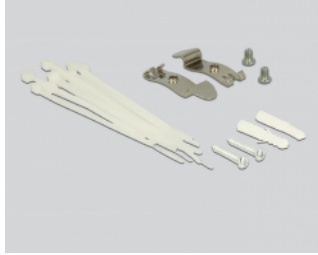

Delock Keystone Desktop Patch Panel 12 Port grey

Description

This patch panel by Delock can be used as a junction box on the wall or in enclosures. Additionally, clips for DIN rail mounting are included. With its standardized dimensions, it is suitable for easy snap-in mounting of twelve Keystone modules.

Note

Due to the narrow design only keystone modules up to max. 17.2 mm width can be used.

Item no. 43335

EAN: 4043619433353

Country of origin: China

Package: White Box

Technical details

- 12 Keystone ports 19.2 x 14.9 mm
- Cable routing 180°
- Shielded
- Metal housing
- Colour: light grey RAL 7035
- Dimensions (WxHxD): ca. 221 x 44.5 x 112.5 mm

Package content

- Keystone Patch Panel
- 2 DIN-rail clips
- 2 screws
- 12 cable ties

Images

General

Mounting type:	wall DIN rail
----------------	------------------

Physical characteristics

Housing colour:	light grey
Housing material:	metal
Depth:	112.5 mm
Width:	221 mm
Height:	44.5 mm