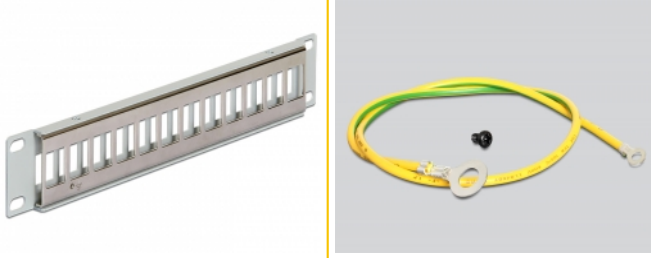

Delock 10" Keystone Patch Panel 12 Port metal grey

Description

This Patch Panel by Delock can be mounted in a 10" cabinet. With its standardized dimensions, it is suitable for easy snap-in mounting of twelve Keystone modules.

Note

Due to the design only keystone modules up to max. 18.0 mm width can be used.

Item no. 43327

EAN: 4043619433278

Country of origin: China

Package: Box

Technical details

- 12 Keystone ports 19.2 x 14.9 mm
- For mounting in 10" cabinets, 1 U
- Integrated name plate
- Material: metal
- Colour: grey
- Dimensions (LxWxH): ca. 254 x 43.6 x 9.9 mm

Package content

- Keystone patch panel

Images

General

Mounting type:	10 in
----------------	-------

Physical characteristics

Housing colour:	light grey
Housing material:	metal
Depth:	9.9 mm
Width:	254 mm
Height:	43.6 mm