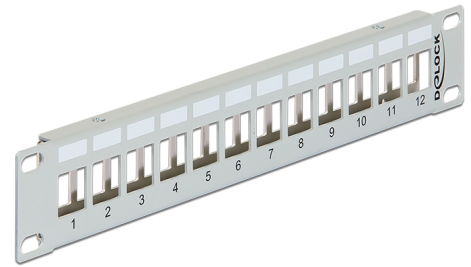

Delock 10" Keystone Patch Panel 12 Port metal grey

Description

This Patch Panel by Delock can be mounted in a 10" cabinet. With its standardized dimensions, it is suitable for easy snap-in mounting of twelve Keystone modules.

Note

Due to the design only keystone modules up to max. 18.0 mm width can be used.

Item no. 43327

EAN: 4043619433278

Country of origin: China

Package: Box

Technical details

- 12 Keystone ports 19.2 x 14.9 mm
- For mounting in 10" cabinets, 1 U
- Integrated name plate
- Material: metal
- Colour: grey
- Dimensions (LxWxH): ca. 254 x 43.6 x 9.9 mm

Package content

- Keystone patch panel

Images

General

Mounting type:	10 in
----------------	-------

Physical characteristics

Housing colour:	light grey
Housing material:	metal
Depth:	9.9 mm
Width:	254 mm
Height:	43.6 mm