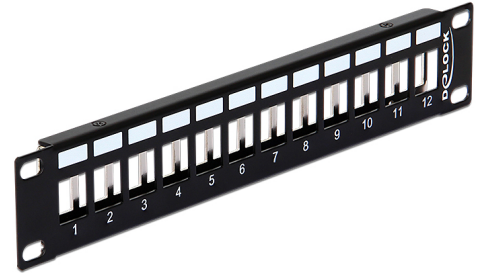

# Delock 10" Keystone Patch Panel 12 Port metal black

## Description

This Patch Panel by Delock can be mounted in a 10" cabinet. With its standardized dimensions, it is suitable for easy snap-in mounting of twelve Keystone modules.

## Note

Due to the design only keystone modules up to max. 18.0 mm width can be used.

**Item no. 43326**

EAN: 4043619433261

Country of origin: China

Package: White Box

## Technical details

- 12 Keystone ports 19.2 x 14.9 mm
- For mounting in 10" cabinets, 1 U
- Integrated name plate
- Material: metal
- Colour: black
- Dimensions (LxWxH): ca. 254 x 43.6 x 9.9 mm