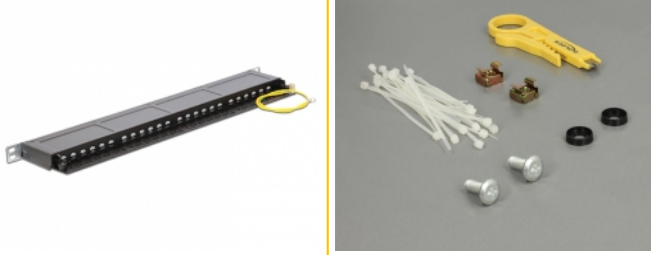

Delock 19" Patch Panel 24 Port Cat.6 0.5 U black

Description

This Patch Panel by Delock can be mounted in a 19" rack. At the LSA blocks you can install up to 24 network cables with a punch down tool. The small overall height makes a high port density possible.

Item no. 43316

EAN: 4043619433162

Country of origin: China

Package: White Box

Technical details

- Connectors:
 - external: 24 x RJ45 jack
 - internal: 24 x LSA block
- For mounting in 19" racks, 0.5 U
- Cable routing 180°
- Shielded
- Cat.6
- TIA-568A/B pinout
- Cable diameter up to 0.644 mm (22 - 24 AWG)
- For solid or stranded wire
- Metal housing
- Colour: jet black RAL 9005
- Dimensions (WxHxD): ca. 482.6 x 22.23 x 78.0 mm

Package content

- 19" Patch Panel
- Installation manual

- 24 x cable ties
- 4 x screws and caged nuts
- 48 x copper foil
- Insertion Tool und Cable Stripper Delock 18411

Images

General

Suitable for conductor gauge:	22 - 24 AWG
Mounting type:	19 in

Interface

External:	24 x RJ45 jack
Internal:	24 x LSA block

Technical characteristics

Category:	Cat.6
-----------	-------

Physical characteristics

Housing colour:	black
Housing material:	metal
Depth:	78 mm
Width:	482.6 mm
Height:	22.2 mm