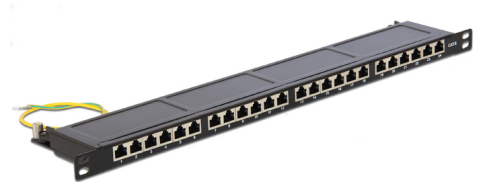

Delock 19" Patch Panel 24 Port Cat.6 0.5 U black

Description

This Patch Panel by Delock can be mounted in a 19" rack. At the LSA blocks you can install up to 24 network cables with a punch down tool. The small overall height makes a high port density possible.

Item no. 43316

EAN: 4043619433162

Country of origin: China

Package: White Box

Technical details

- Connectors:
 - external: 24 x RJ45 jack
 - internal: 24 x LSA block
- For mounting in 19" racks, 0.5 U
- Cable routing 180°
- Shielded
- Cat.6
- TIA-568A/B pinout
- Cable diameter up to 0.644 mm (22 - 24 AWG)
- For solid or stranded wire
- Metal housing
- Colour: jet black RAL 9005
- Dimensions (WxHxD): ca. 482.6 x 22.23 x 78.0 mm

Package content

- 19" Patch Panel
- Installation manual

- 24 x cable ties
- 4 x screws and caged nuts
- 48 x copper foil
- Insertion Tool und Cable Stripper Delock 18411

Images

General

Suitable for conductor gauge:	22 - 24 AWG
Mounting type:	19 in

Interface

External:	24 x RJ45 jack
Internal:	24 x LSA block

Technical characteristics

Category:	Cat.6
-----------	-------

Physical characteristics

Housing colour:	black
Housing material:	metal
Depth:	78 mm
Width:	482.6 mm
Height:	22.2 mm