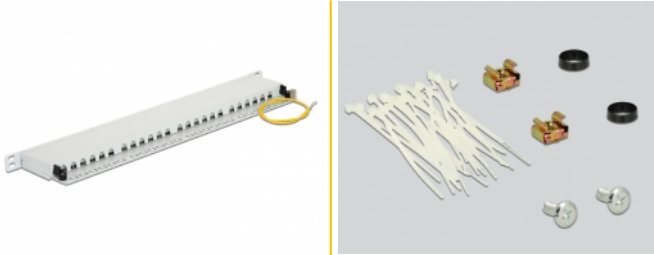

Delock 19" Patch Panel 24 Port Cat.6 0.5 U grey

Description

This Patch Panel by Delock can be mounted in a 19" rack. At the LSA blocks you can install up to 24 network cables with a punch down tool. The small overall height makes a high port density possible.

Item no. 43315

EAN: 4043619433155

Country of origin: China

Package: White Box

Technical details

- Connectors:
 - external: 24 x RJ45 jack
 - internal: 24 x LSA block
- For mounting in 19" racks, 0.5 U
- Cable routing 180°
- Shielded
- Cat.6
- TIA-568A/B pinout
- Cable diameter up to 0.644 mm (22 - 24 AWG)
- For solid or stranded wire
- Metal housing
- Colour: light grey RAL 7035
- Dimensions (WxHxD): ca. 482.6 x 22.23 x 78.0 mm

Package content

- 19" Patch Panel
- Installation manual

- 24 cable ties
- 4 screws and caged nuts
- Insertion Tool und Cable Stripper Delock 18411

Images

General

Suitable for conductor gauge:	22 - 24 AWG
Mounting type:	19 in

Interface

External:	24 x RJ45 jack
Internal:	24 x LSA block

Technical characteristics

Category:	Cat.6
-----------	-------

Physical characteristics

Housing colour:	light grey
Housing material:	metal
Depth:	78 mm
Width:	482.6 mm
Height:	22.2 mm