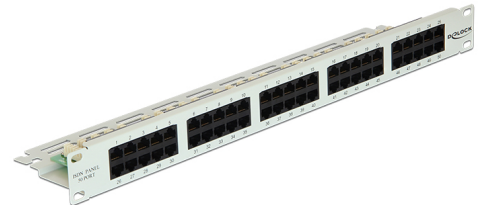

# Delock 19" Patch Panel 50 Port Cat.3 ISDN grey

## Description

This Patch Panel by Delock can be mounted in a 19" rack. At the LSA blocks you can install up to 50 telephone or ISDN cables with a punch down tool.

**Item no. 43030**

EAN: 4043619430307

Country of origin: China

Package: White Box

## Technical details

- Connectors:  
external: 50 x RJ45 jack, 8P4C  
internal: LSA block
- For mounting in 19" racks, 1U
- Cable routing 180°
- Unshielded (Cat.3)
- Cable diameter up to 0.644 mm (22 - 26 AWG)
- Metal housing
- Colour: light grey RAL 7035
- Dimensions (LxWxH): ca. 482.6 x 104.9 x 44.3 mm