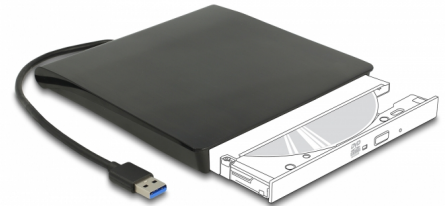

# Delock External Enclosure for 5.25" Slim SATA Drives 12.7 mm to SuperSpeed USB 5 Gbps Type-A male

## Description

This enclosure by Delock is an external solution for different **Slim SATA drives with 12.7 mm height**, e.g. DVD-ROM, DVD±RW, Blu-ray etc. Thus the built-in drive will be converted into a mobile drive. For the installation of the drive, no tools are needed. The enclosure is connected to the computer or laptop via the **USB Type-A plug**.

## Technical details

- Connectors:  
external:  
1 x SuperSpeed USB 5 Gbps (USB 3.2 Gen 1) Type-A male  
1 x USB 2.0 Type Micro-B female (optional for power supply)  
internal: 1 x Slim SATA 13 pin receptacle
- Chipset: Initio INIC-3639
- For Slim SATA drives with 12.7 mm height
- Supports DVD±RW, DVD-ROM, CD-RW, CD-ROM, Blu-ray
- Hot Swap, Plug & Play
- Housing material: plastic
- Colour: black
- Cable length: ca. 25 cm
- Dimensions (LxWxH): ca. 150 x 146 x 19 mm

## Physical characteristics

Housing material:	Plastic
Length:	150 mm
Width:	146 mm
Height:	19 mm
Colour:	black