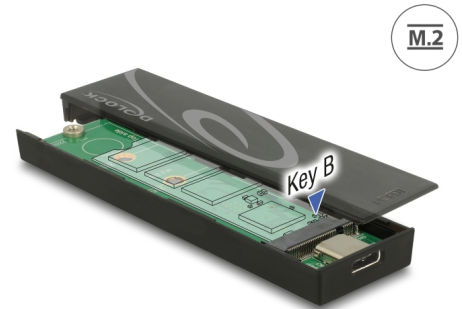

Delock External Enclosure M.2 SSD 42/60/80 mm > SuperSpeed USB 10 Gbps (USB 3.1 Gen 2) USB Type-C™ female toolless

Description

This enclosure by Delock enables the installation of an M.2 SSD in 2280, 2260 and 2242 format, it can be connected via USB to the PC or laptop.

Item no. 42597

EAN: 4043619425976

Country of origin: Taiwan,
Republic of China

Package: Retail Box

Technical details

- Connectors:
external: 1 x SuperSpeed USB 10 Gbps (USB 3.1 Gen 2) USB Type-C™ female
internal: 1 x 67 pin M.2 key B slot
- Chipset: Asmedia ASM1351
- Supports M.2 modules in format 2280, 2260 and 2242 with key B or key B+M based on SATA
- Maximum height of the components on the module: 1.35 mm, application of double-sided assembled modules supported
- Data transfer rate up to 6 Gbps
- LED indicator for power and access
- Maximum power for modules: 3 A
- Short circuit protection, over heating protection
- ESD protection up to 2 kV
- Hot Plug, Plug & Play
- Supports S.M.A.R.T.
- Supports TRIM

Package content

- External enclosure M.2
- Mounting material
- Cable USB 3.1 Type-A to USB-C™, length ca. 15 cm
- User manual

Images

General

Function:	Hot Plug Plug & Play
Supported operating system:	Linux Kernel 4.4 or above Windows 10 32-Bit Windows 10 64-Bit Windows 7 32-Bit Windows 7 64-Bit Windows 8.1 32-Bit Windows 8.1 64-Bit
Supported module:	M.2 modules in format 2280, 2260 and 2242 with key B or key B+M based on SATA
Maximum height of the components on the module:	1.35 mm application of double-sided assembled modules supported

Interface

External:	1 x USB 10 Gbps USB Type-C™ female
Internal:	1 x 67 pin M.2 key B slot

Technical characteristics

Chipset:	Asmedia ASM1351
Data transfer rate:	6 Gb/s

Physical characteristics

Housing material:	Plastic
Length:	102 mm
Width:	28 mm
Height:	10 mm
Colour:	black