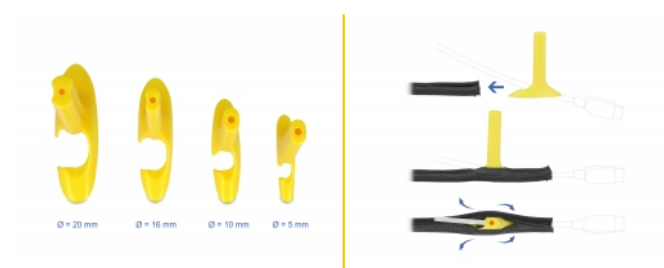

Delock Pull-in tool for cable sleeve set 4 pieces

Description

This pull-in tool by Delock enables an easy threading of cables in self-closing braided or woven sleeves. The cables are quickly bundled and safely pulled through the sleeve. The suitable pull-in tool is included for each sleeve diameter.

Item no. 20839

EAN: 4043619208395

Country of origin: China

Package: Zip poly bag

Technical details

- Cable pull-in tool with a diameter of 5 mm, 10 mm, 16 mm and 20 mm
- Suitable for self-closing braided or woven sleeves
- Reusable
- Material: plastic
- Colour: yellow

Package content

- 4 x pull-in tool

Images

Physical characteristics

| | |
|-----------|---------|
| Material: | Plastic |
| Colour: | yellow |