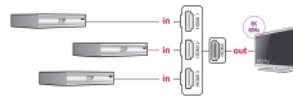

Delock HDMI Switch 3 x HDMI in to 1 x HDMI out 8K 60 Hz with integrated cable 60 cm

Description

With this HDMI switch by Delock up to **three HDMI devices** can be used with one HDMI monitor, TV or projector. The button on the device allows switching between the HDMI devices.

60 cm

Item no. 18649

EAN: 4043619186495

Country of origin: China

Package: Retail Box

Technical details

- Connectors:
 - Input: 3 x HDMI-A female
 - Output: 1 x HDMI-A male
- Switching via button
- LED indicators for active HDMI port
- Ultra High Speed HDMI specification
- Supports HDCP 1.4 and 2.3
- Supports HDR
- Supports Game Mode VRR
- Supports Dolby® TrueHD and DTS-HD Master Audio™
- Resolution up to:
 - 7680 x 4320 @ 60 Hz
 - 3840 x 2160 @ 144 Hz
 - (depending on the system and the connected hardware)
- Video bandwidth up to 1200 MHz / 12 Gbps, max. 48 Gbps
- No external power supply needed
- Plastic housing
- Colour: black
- Dimensions (LxWxH): ca. 81 x 62 x 16 mm

- Cable length without connectors: ca. 60 cm

Package content

- HDMI switch
- User manual

Images

General

LED indicator:	Activity
----------------	----------

Interface

Output:	1 x HDMI-A male
Input:	3 x HDMI-A female