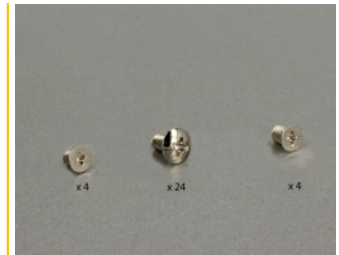

Delock 5.25" Installation Frame for 1 x 3.5" + 2 x 2.5" or 6 x 2.5" hard drives

Description

This Delock installation frame is multifunctional useable in a 5.25" drive bay of a computer. It can support either a 3.5" hard drive and two 2.5" hard drives or up to six 2.5" hard drives.

Item no. 18217

EAN: 4043619182176

Country of origin: China

Package: Retail Box

Technical details

- For installation into 5.25" bay
- For 1. option:
 - 1 x 3.5" HDD / SSD
 - 2 x 2.5" HDD / SSD
- 2. option:
 - 6 x 2.5" HDD / SSD
- Supports 2.5" hard drive height:
 - top side:
 - 2 x 7 mm up to 9.5 mm
 - bottom side:
 - 4 x 7 mm up to 12.5 mm or 2 x 7 mm up to 15 mm + 2 x 7 mm up to 9.5 mm
- Material: plastic
- Colour: black

System requirements

- PC with one free 5.25" bay

Package content

- 5.25" installation frame
- Screws

Images

General

Form factor:	5.25"
Suitable for data medium:	2.5" 3.5" SSD or HDD height up to 15.0 mm height up to 9.5 mm

Physical characteristics

Material:	Plastic
Colour:	black