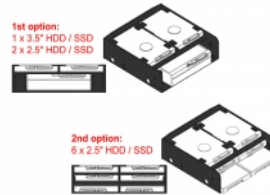

Delock 5.25" Installation Frame for 1 x 3.5" + 2 x 2.5" or 6 x 2.5" hard drives

Description

This Delock installation frame is multifunctional useable in a 5.25" drive bay of a computer. It can support either a 3.5" hard drive and two 2.5" hard drives or up to six 2.5" hard drives.

Item no. 18217

EAN: 4043619182176

Country of origin: China

Package: Retail Box

Technical details

- For installation into 5.25" bay
- For 1. option:
 - 1 x 3.5" HDD / SSD
 - 2 x 2.5" HDD / SSD
- 2. option:
 - 6 x 2.5" HDD / SSD
- Supports 2.5" hard drive height:
 - top side:
 - 2 x 7 mm up to 9.5 mm
 - bottom side:
 - 4 x 7 mm up to 12.5 mm or 2 x 7 mm up to 15 mm + 2 x 7 mm up to 9.5 mm
- Material: plastic
- Colour: black

System requirements

- PC with one free 5.25" bay

Package content

- 5.25" installation frame
- Screws

Images

General

Form factor:	5.25"
Suitable for data medium:	2.5" 3.5" SSD or HDD height up to 15.0 mm height up to 9.5 mm

Physical characteristics

Material:	Plastic
Colour:	black