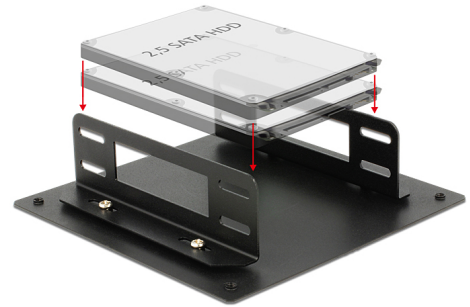

Delock Installation frame for 2 x 2.5" HDD

Description

Use this Delock installation frame in order to install up to two 2.5" hard drives individually in your PC.

Item no. 18213

EAN: 4043619182138

Country of origin: China

Package: Retail Box

Special features

- Individual mounting option

Technical details

- Installation option:
 - 1) 2 x 2.5" HDD with 9.5 mm height
 - 2) 1 x 2.5" HDD with more than 9.5 mm height
- 4 holes with a distance of 10.5 cm each for fixing of the base plate
- Black metal frame

System requirements

- PC with a position to mount the installation frame

Package content

- Base plate
- 2 x side brackets
- 14 x screw

Images