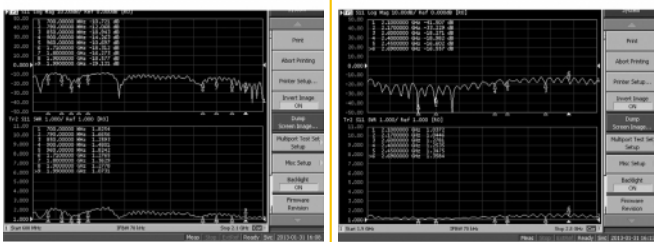

- Cable attenuation: 1.5 dB @ 1.5 GHz per meter
- Cable diameter: ca. 2.7 mm
- Cable length incl. connector: ca. 3 m
- Diameter magnetic base: ca. 29.0 mm

System requirements

- Device with a free SMA jack

Package content

- Antenna

Images